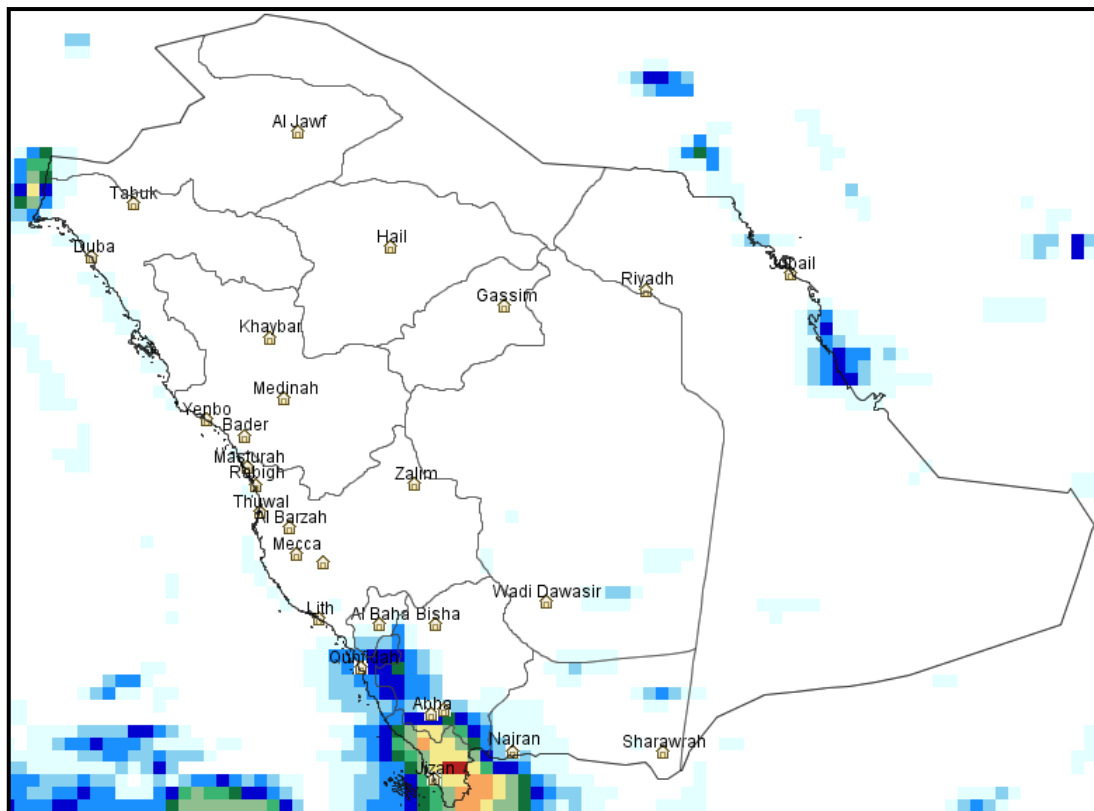

Introduction :

The DL situation remains calm during the month of July 2016 in Saudi Arabia due to high temperature and drought.

Weather and ecology :

Temperatures too high in most regions of the Kingdom, the highest degree 49° C was recorded in Makkah, the lower degree 29 °C was recorded in Abha.

The rainfall recorded in Asir, Taif, Abha and Jazan regions .

Rain fall 11_20 7 2016

We recorded rains in winter breeding area